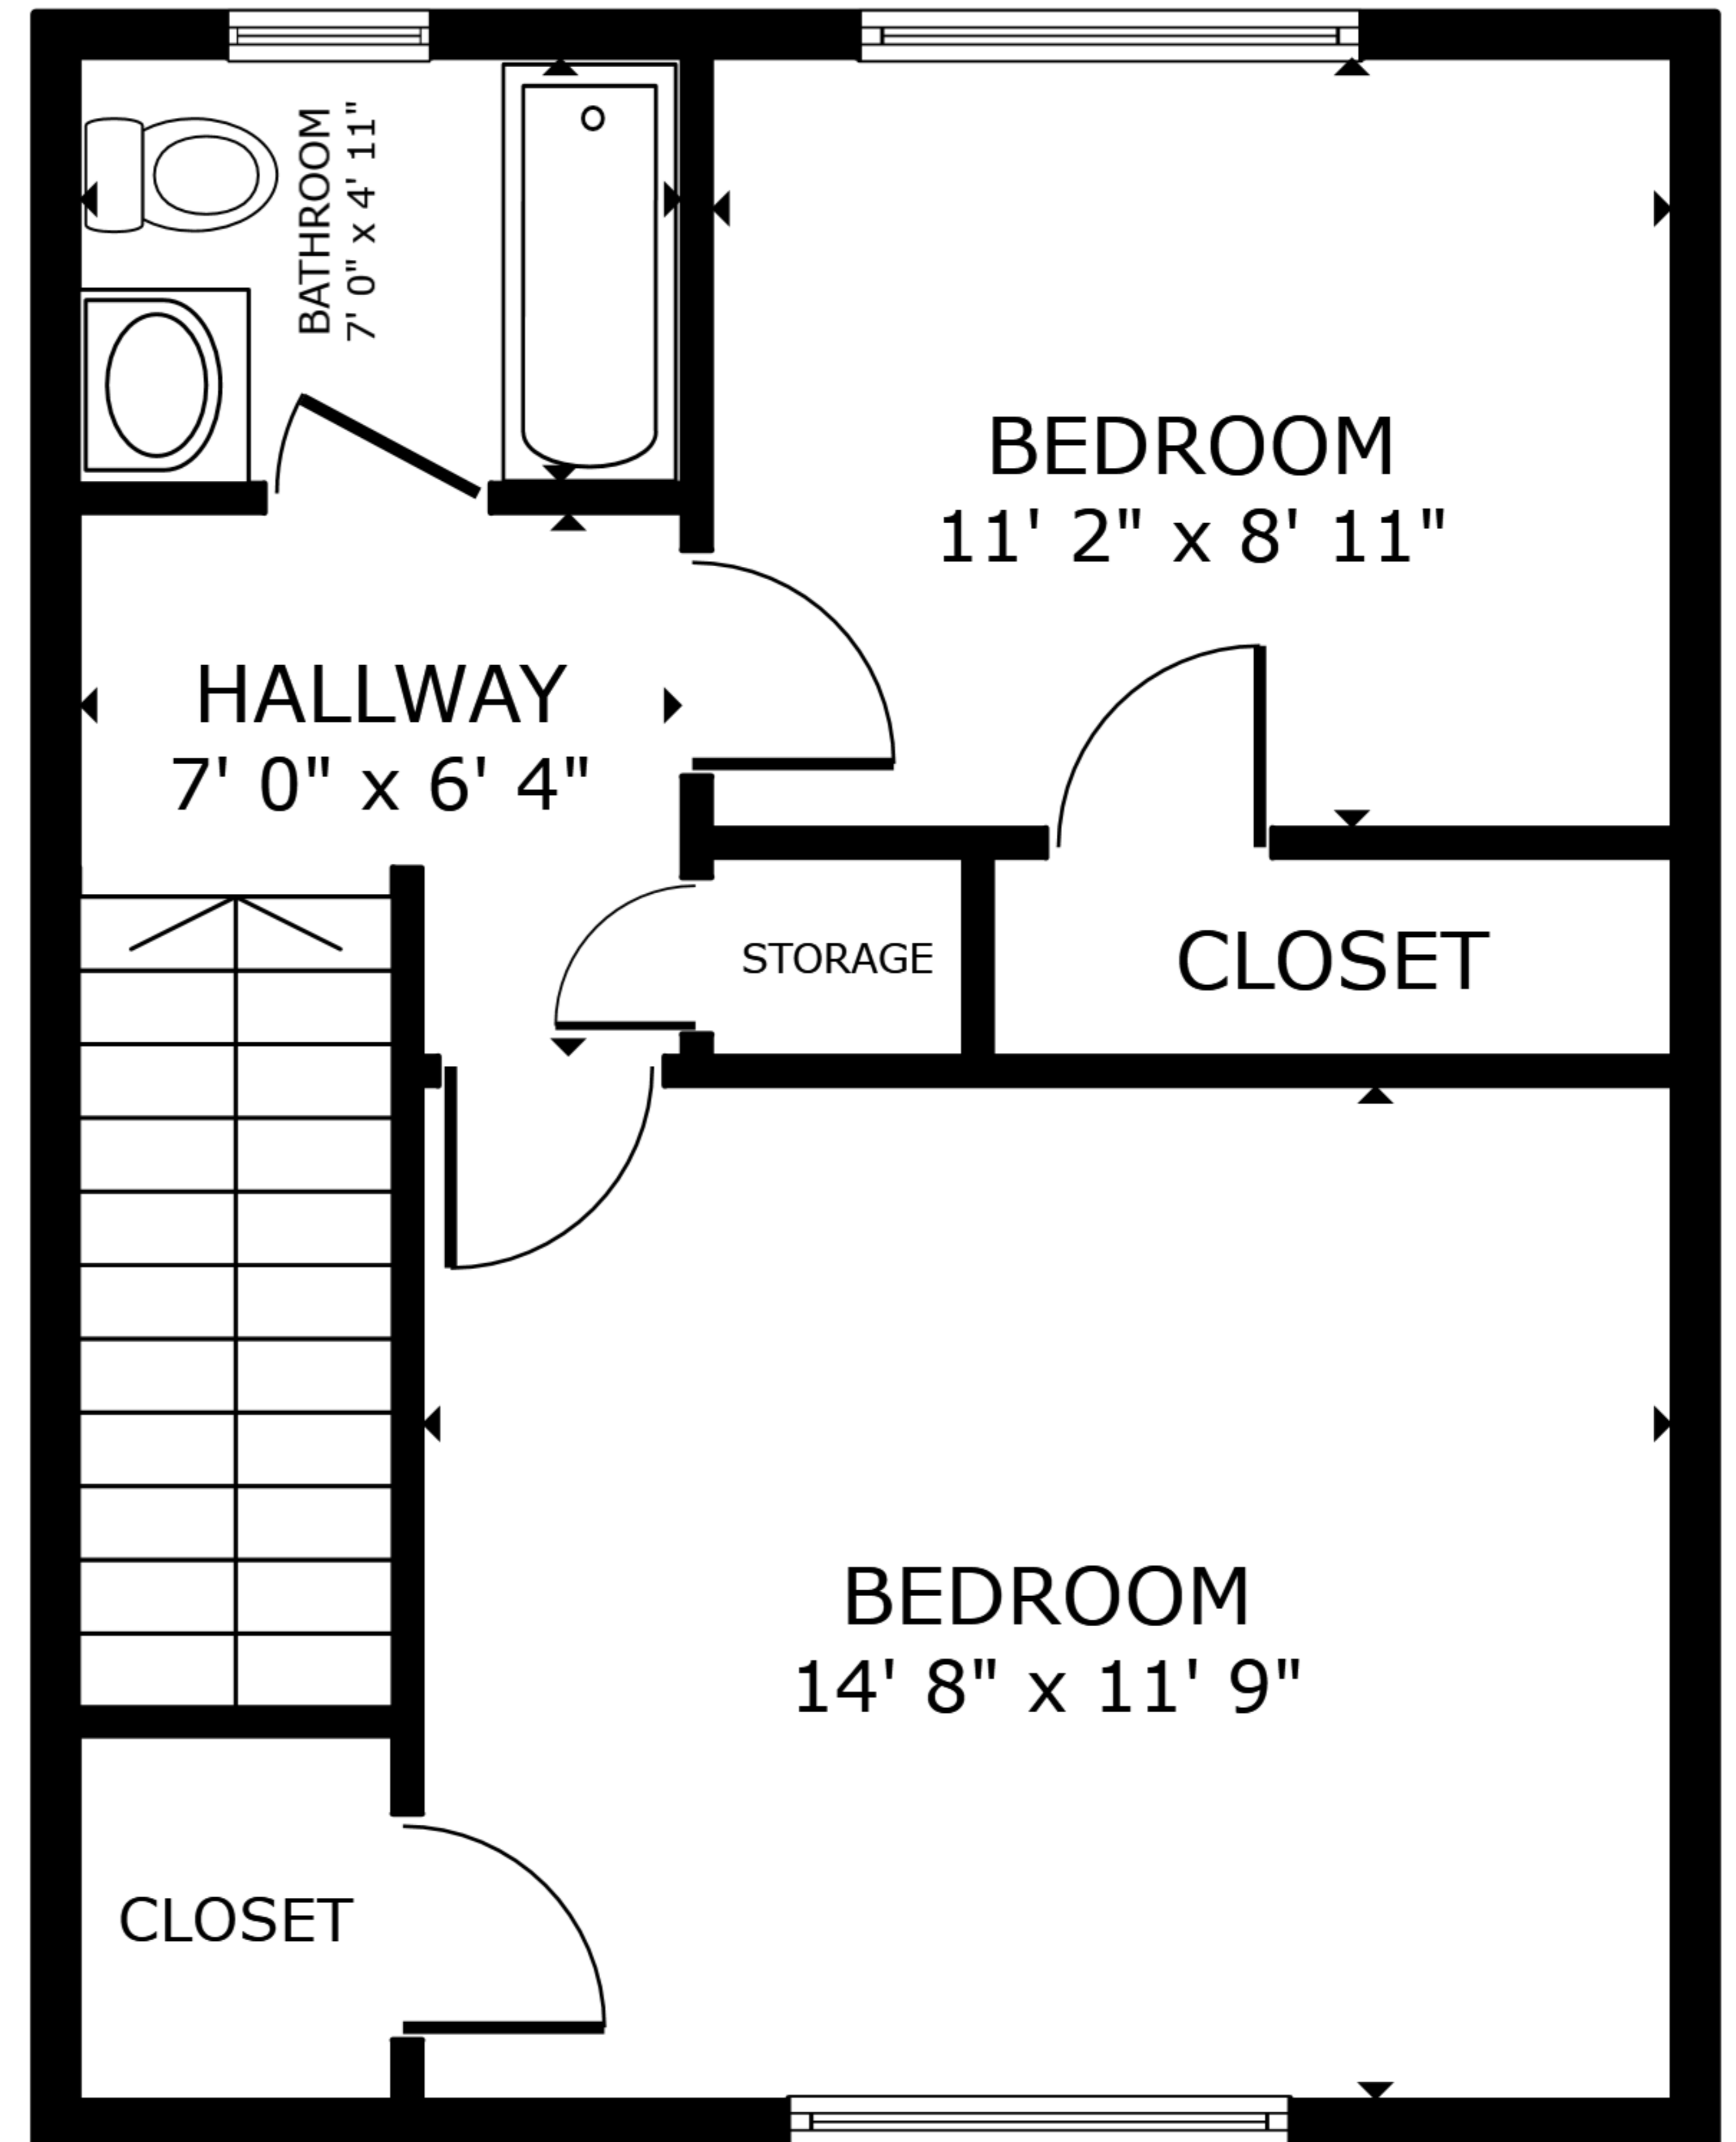

FLOOR 1

FLOOR 2

GROSS INTERNAL AREA
 FLOOR 1 446 sq.ft. FLOOR 2 437 sq.ft.
 TOTAL : 882 sq.ft.

SIZES AND DIMENSIONS ARE APPROXIMATE, ACTUAL MAY VARY.